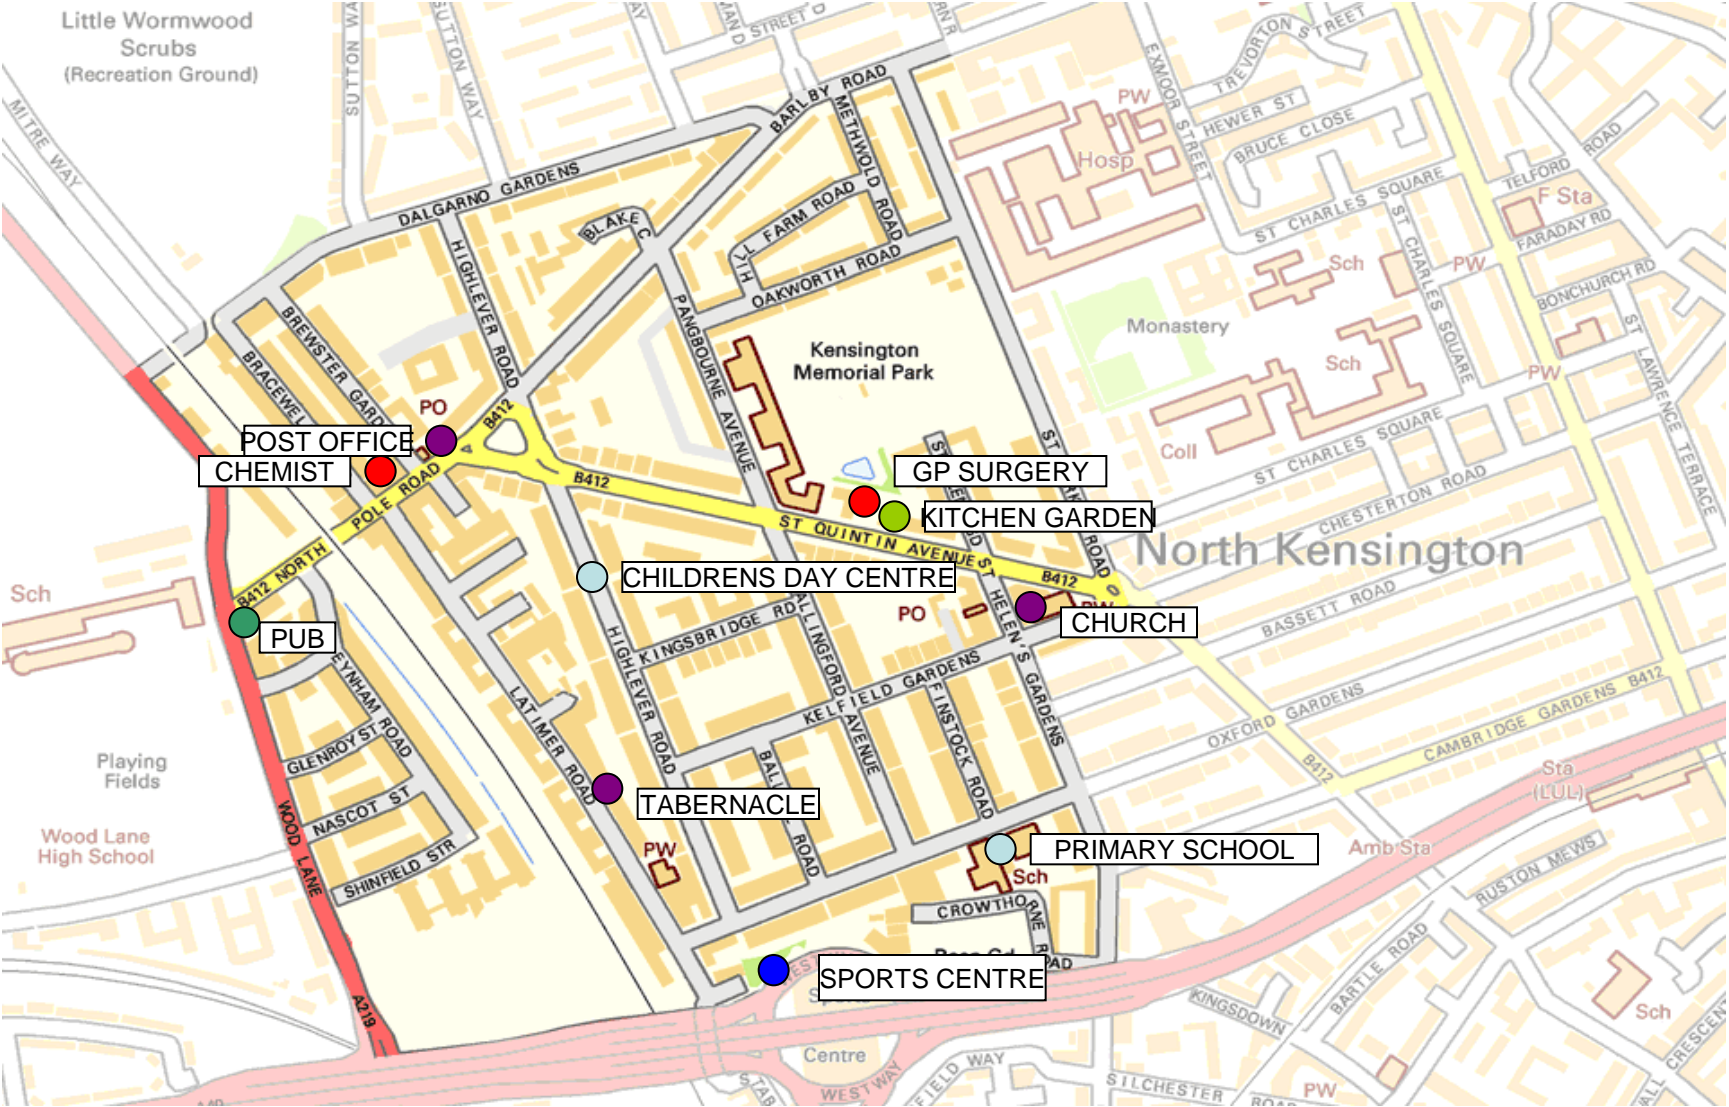

St Quintin and Woodlands mapping exercise

ST QUINTIN AND WOODLAND

LOCAL FACILITIES

PARKS AND OPEN SPACE

public

private

SHOPS AND BUSINESSES

shops

businesses

Issues for the neighbourhood plan